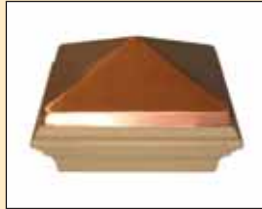

32" Clear Glass Balusters with Veranda 2x4 Rail Kit and Cap Rail

Enduring Products. Enduring Beauty.

VERANDA DECORATIVE POST CAPS

TRADITIONAL COMPOSITE COPPER HIGH POINT STAINLESS HIGH POINT JEWEL STYLE

AVAILABLE IN GRAY, CEDAR, REDWOOD AND TUSCAN WALNUT