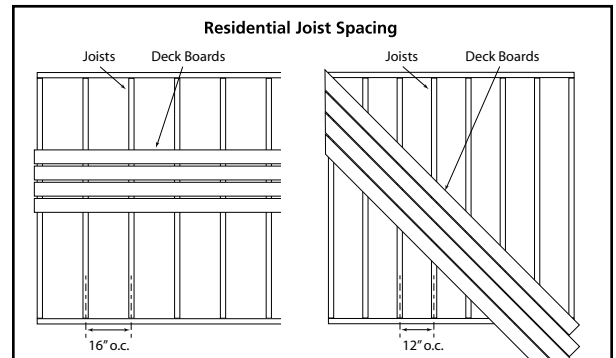

## VERANDA TROPICS COMPOSITE DECKING

- Requires no annual staining, oiling or painting
- Two usable surfaces to help reduce waste
- Resistant to termites, splinters and decay
- Available in two multichromatic colors
- Available in Square Edge or Grooved boards
- Backed by a 15 yr Limited Warranty