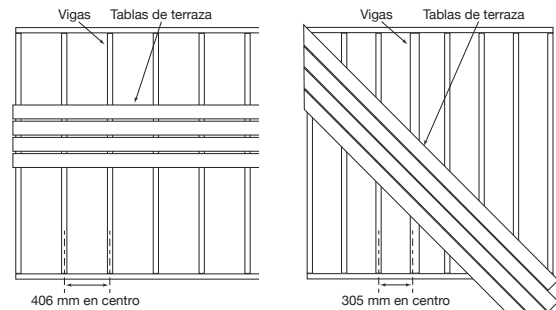

Espacio Entre Vigas Residencial