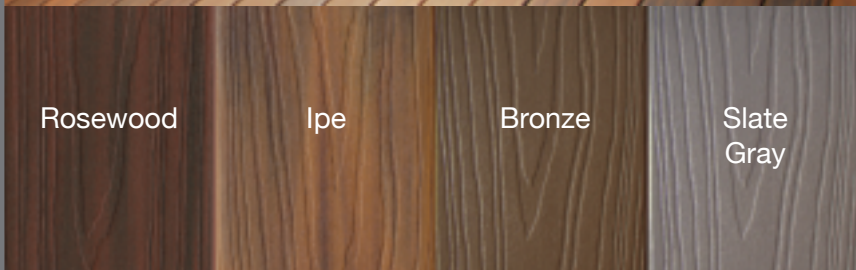

CALL 1.800.HOMEDEPOT

For more installation instructions and warranty information visit us online at www.GoVeranda.com or call us at 1-800-230-7547.