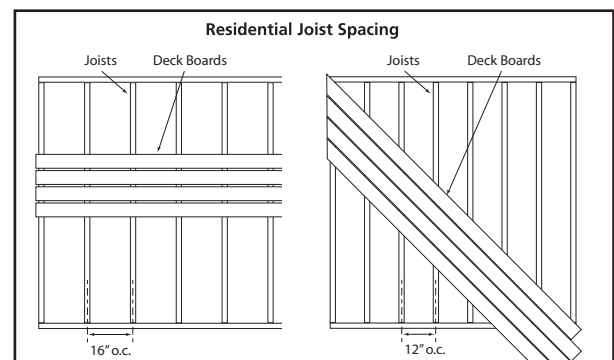

SANCTUARY COMPOSITE DECKING

- Superior Stain, Fade and Mold Resistance
- Two usable surfaces to help reduce waste
- Resistant to termites, splinters and decay
- Available in four natural colors
- Available in Square Edge or Grooved boards
- Backed by a 20 yr Stain & Fade Warranty and a Limited 20 yr Performance Warranty

*Sanctuary REQUIRES Approved Composite Deck Fasteners. Available when you place your Special Order.