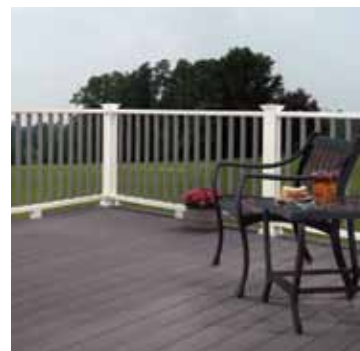

6 ft line sections require = 15
6 ft stair sections require = 13

PVC Rail Profiles

Top Rail

Bottom Rail

Color Match Rail Profiles

Top Rail

Bottom/Sub Rails

Interchange rails, posts and baluster colors for custom design. Note: Color Match Balusters will fit inside PVC Rails. PVC Balusters cannot be used with Color Match Rails