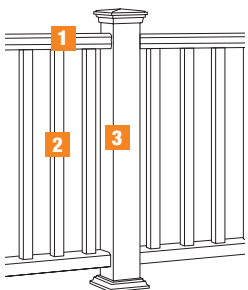

How many PVC Balusters do I need for my railing project?

6 ft line sections require = 13
8 ft line sections require = 18
6 ft stair sections require = 11

How many Color Match Balusters do I need for my railing project?

6 ft line sections require = 15
6 ft stair sections require = 13

PVC Rail Profiles