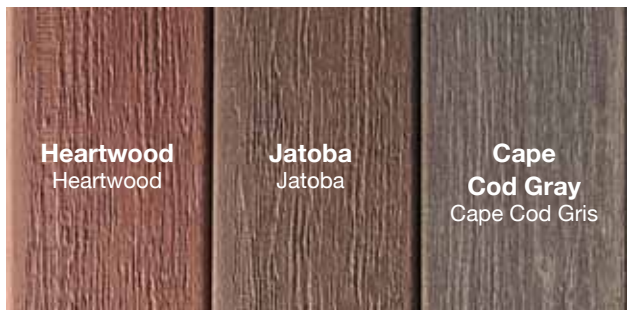

Veranda Composite Fencing

Veranda Composite Fencing uses multi-chromatic technology combined with heavy embossing to create a fence with exceptional depth, texture, flexibility and long-lasting beauty.

Frame your outdoor space with Veranda Composite Fencing, a fence that retains its beauty and never needs staining.

Cercas de material compuesto de madera Veranda
Las Cercas de Material Compuesto de Veranda utilizan tecnología multi-cromática combinada con fuerte relieve para crear una cerca con una profundidad de excepcional, textura, flexibilidad y belleza duradera.

Delimite su espacio al aire libre con Cercas de Material Compuesto de Veranda, una cerca que conserva su belleza y nunca necesita mantenimiento.

Fence Components

Componentes de la cerca

Dog-Ear Pickets

Estacas con esquinas recortadas

Note: Backer Rails ship with wood inserts already inside and secured.

Nota: Los Rieles de soporte se envían con inserciones de madera ya en el interior y asegurados.