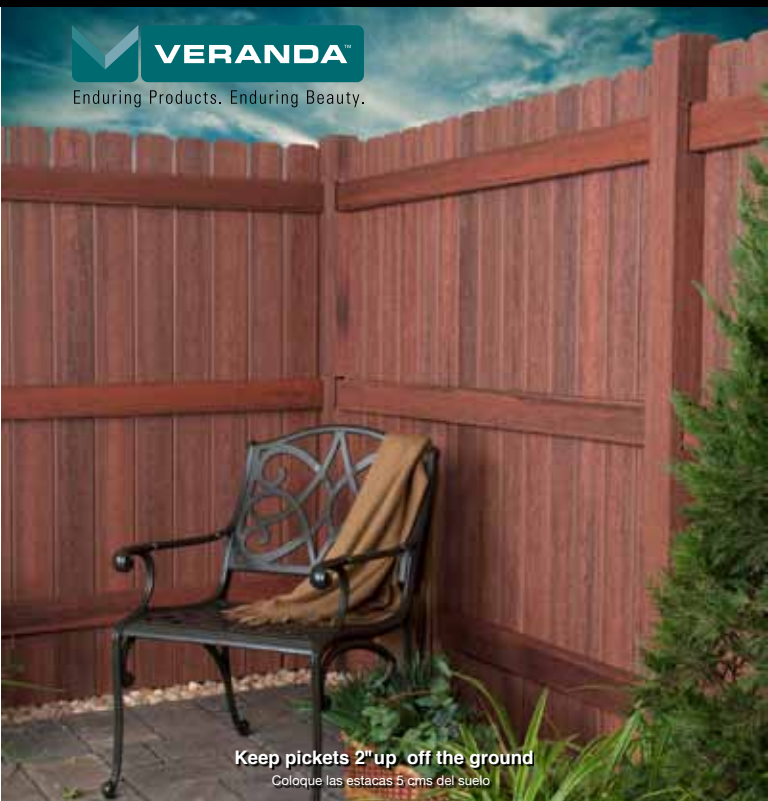

# Composite Fencing

Cercas de material compuesto  
de madera

Enduring Products. Enduring Beauty.

Keep pickets 2" up off the ground

Coloque las estacas 5 cms del suelo

**Low Maintenance.**

**Lasting Beauty.**

# Veranda Composite Fencing

- The look and feel of wood
- Heavy emboss, multi-chromatic colors
- Low maintenance
- Never needs paint or stain
- Resistant to splitting, decay, and infestation
- Traditional mortised system for strength
- Easy installation
- No brackets
- Contains over 75% recycled material
- Available in Cape Cod Gray, Heartwood, or Jatoba
- Build Shadowbox, Board on Board, or Traditional Privacy
- 6'H x 6'L Fence System of pickets and rails
- Gate System Available
- Limited Warranty