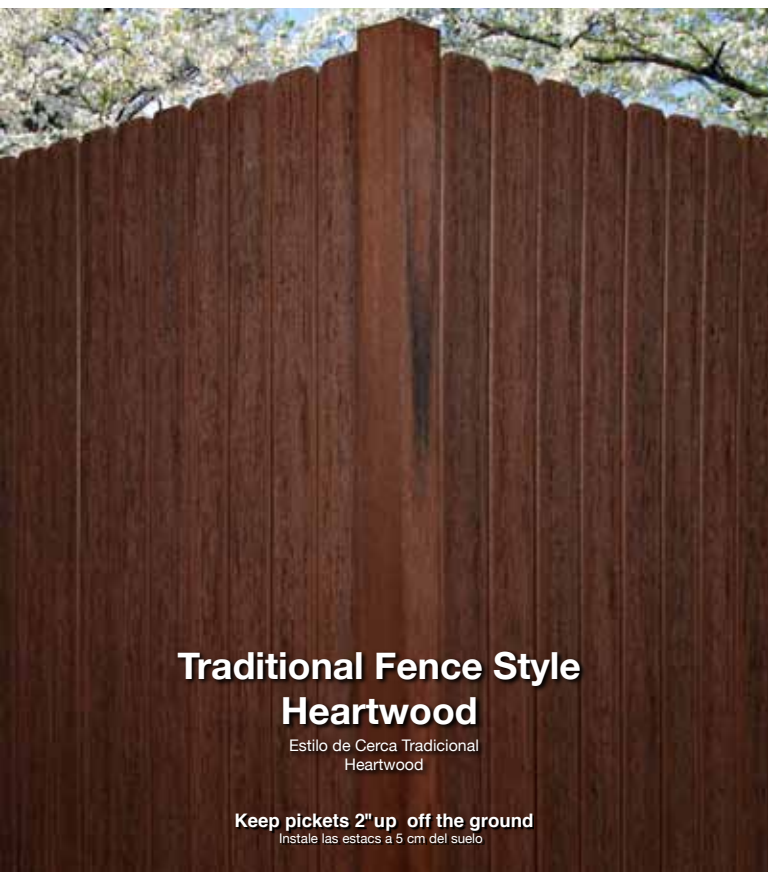

Traditional Fence Style Heartwood

Estilo de Cerca Tradicional
Heartwood

Keep pickets 2" up off the ground
Instale las estacas a 5 cm del suelo